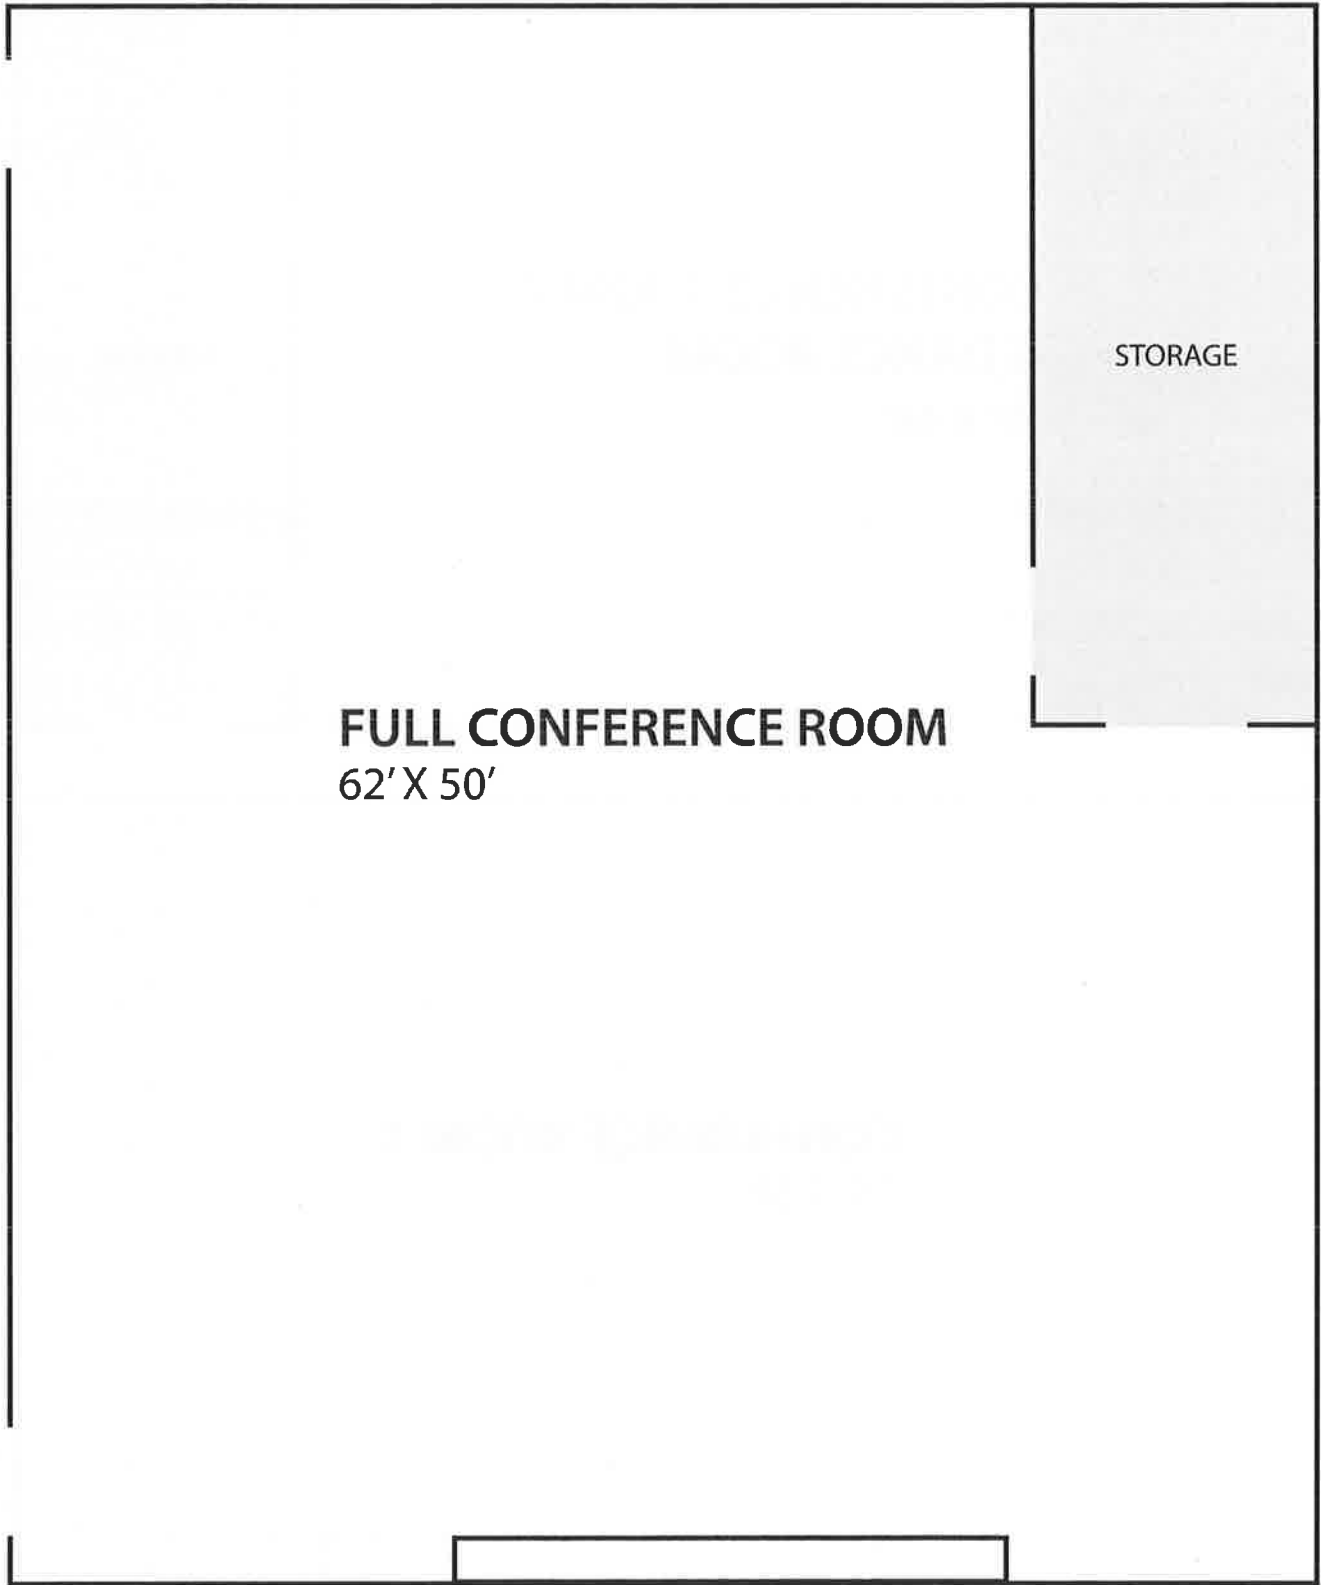

DANCE ROOM
27' X 48'

STORAGE

..... PARTITION SEPARATES ROOMS

CONFERENCE ROOM 1
29' X 58'

8' TABLE

6' TABLE

5' ROUND
TABLE

FULL CONFERENCE ROOM
62' X 50'

STORAGE

8' TABLE

6' TABLE

5' ROUND
TABLE